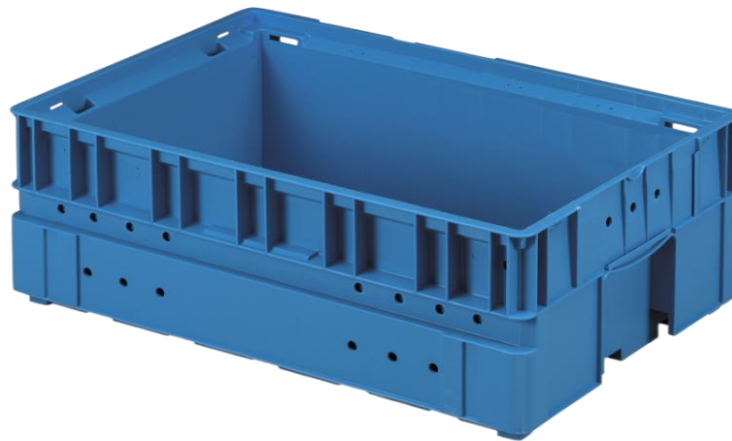

VDA KLT - 6428

Charateristics

- Great load capacity
- Automatable
- Great stacking capability
- Palette compatible

Colour	Blue
Outer dimensions (mm)	594 x 396 x 280
Usable inner dimension (mm)	532 x 346 x 248
Usable volume (l)	ca. 42,9
Net mass (kg)	5
Boxes per palette	28 pieces
Burden (kg)	
Static	50
Dynamic	50
Material	Recyclable PP
Payload (kg)	
Static	600
Dynamic	600